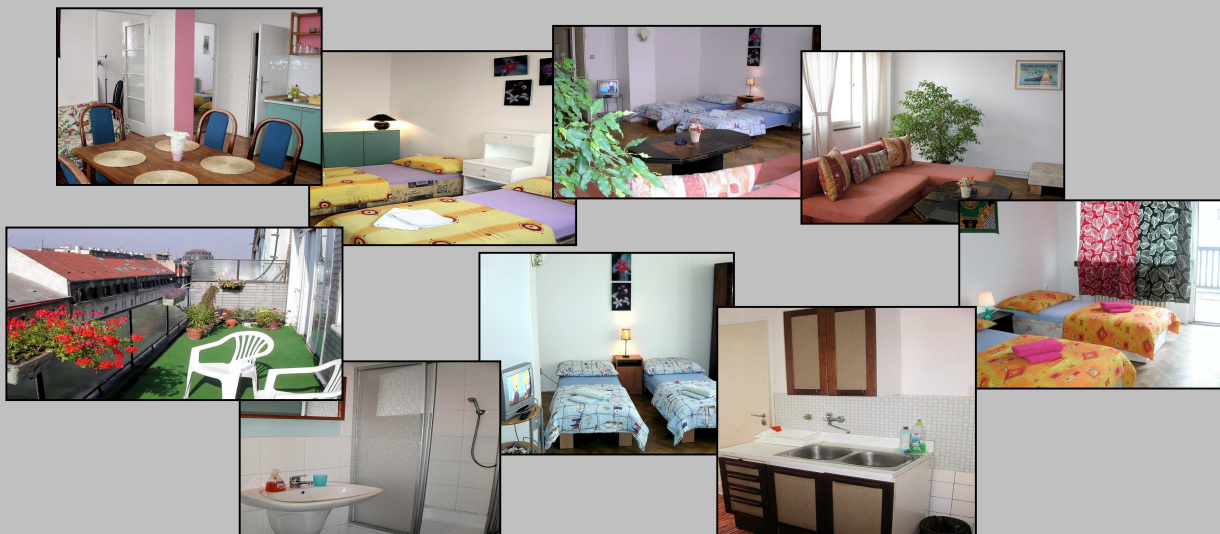

## ŠTĚPÁNSKÁ APARTMENT HOUSE

**Location:** Directly in the city center, Štěpánská street

**Connection to CERGE-EI Educational Center:** 10 minutes on foot

**Building:** lift, laundry room

**Vicinity:** tram stops, metro station, restaurants, shops, cafés and many more

#### **LARGE APARTMENTS**

<b>Capacity</b>	5-6 persons	<b>Bathroom</b>	1
<b>Lift</b>	yes	<b>Shower</b>	yes
<b>Size</b>	80-110 m <sup>2</sup>	<b>Bath-tub</b>	yes
<b>Bedrooms</b>	2-3	<b>Washing machine</b>	no (laundry room)
<b>Beds</b>	5-6	<b>Dryer</b>	no
<b>Living area</b>	yes	<b>Iron</b>	on request
<b>Satellite TV</b>	yes	<b>Ironing board</b>	on request
<b>Internet wifi</b>	yes	<b>Hair dryer</b>	no
<b>Internet cable</b>	no	<b>Bed linen and towels</b>	yes
<b>Kitchenette</b>	yes	<b>Cleaning service</b>	yes
<b>Dishwasher</b>	no	<b>Balcony</b>	some
<b>Dining area</b>	yes	<b>Airconditioned</b>	no

## SMALL APARTMENTS

Capacity	2 persons	Bathroom	1
Lift	yes	Shower	yes
Size	approx. 50m <sup>2</sup>	Bath-tub	some
Bedrooms	1	Washing machine	no (laundry room)
Beds	2	Dryer	no
Living area	yes	Iron	on request
Satellite TV	yes	Ironing board	on request
Internet wifi	yes	Hair dryer	no
Internet cable	no	Bed linen and towels	yes
Kitchenette	yes	Cleaning service	yes
Dishwasher	no	Balcony	some
Dining area	yes	Airconditioned	no